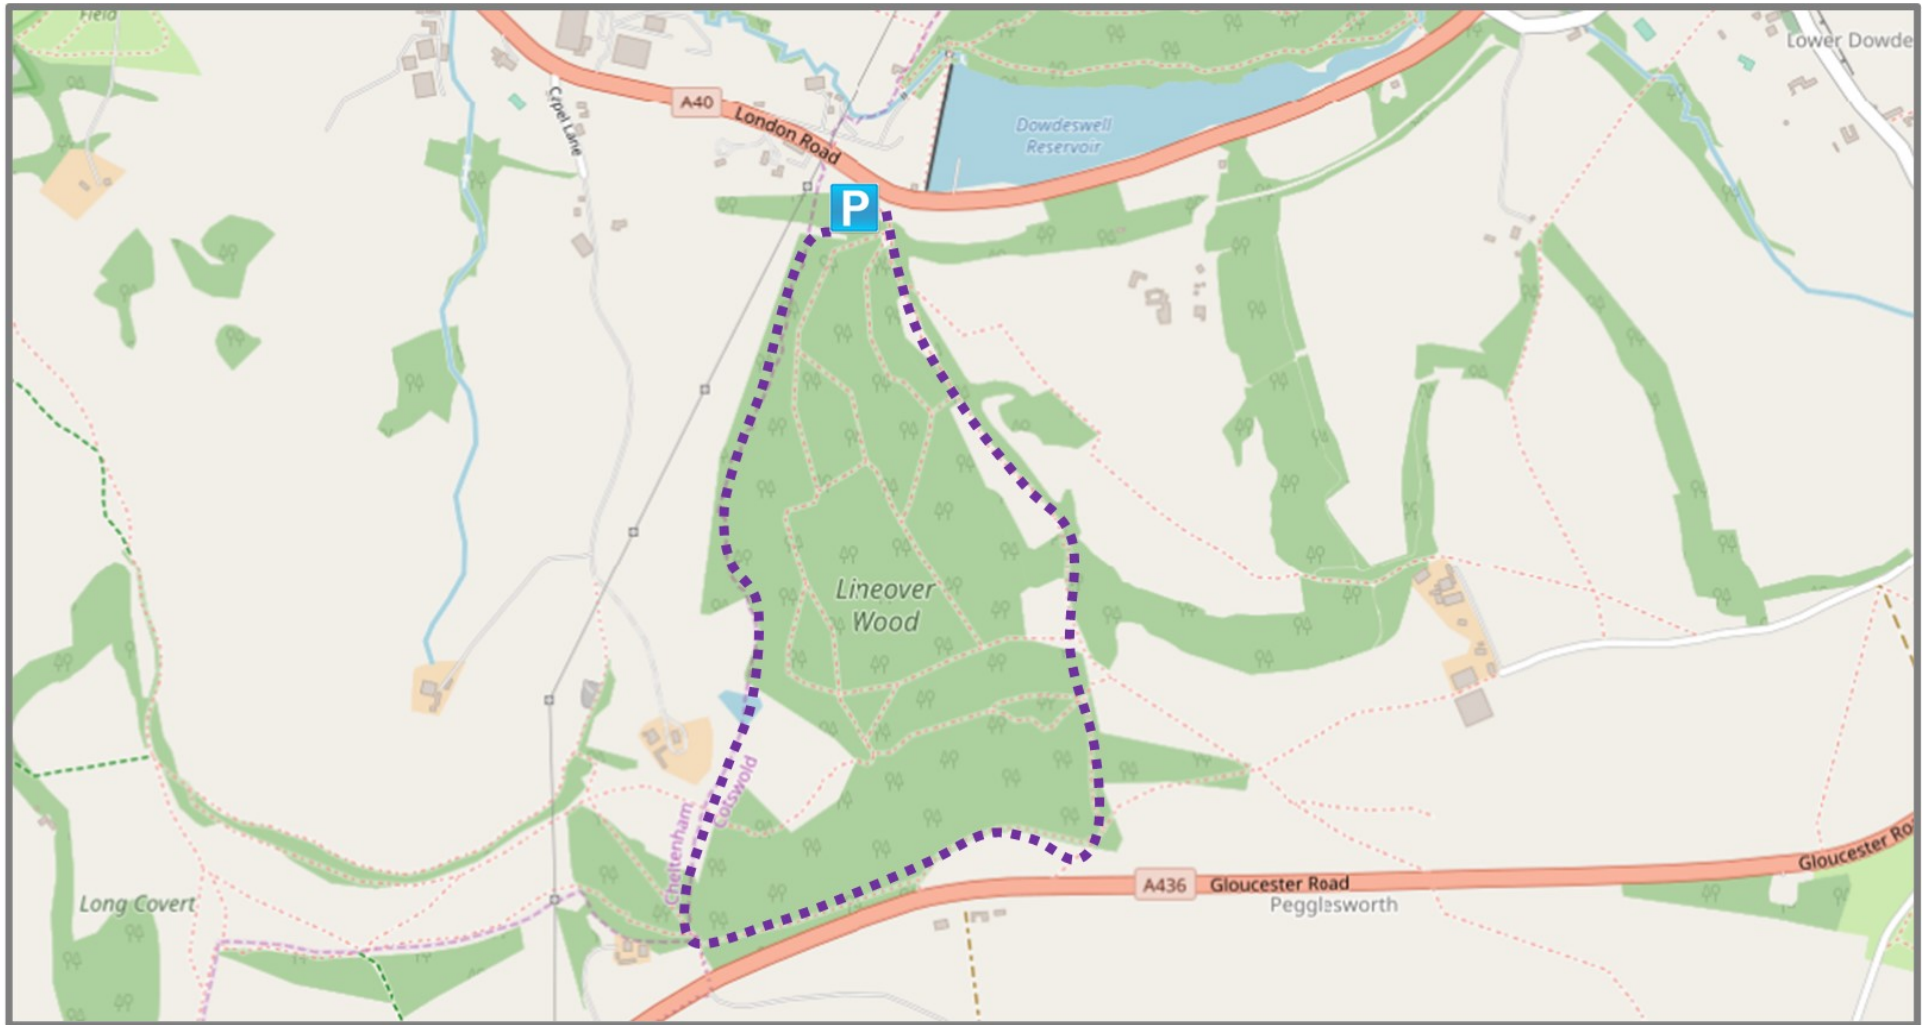

Lineover Woods – Fantastic Views across Cheltenham and the Malvern Hills

Just 20 mins away by car a steep climb to the top!

London Road, Cheltenham, GL54 4HG

..... Approx 2/3 miles