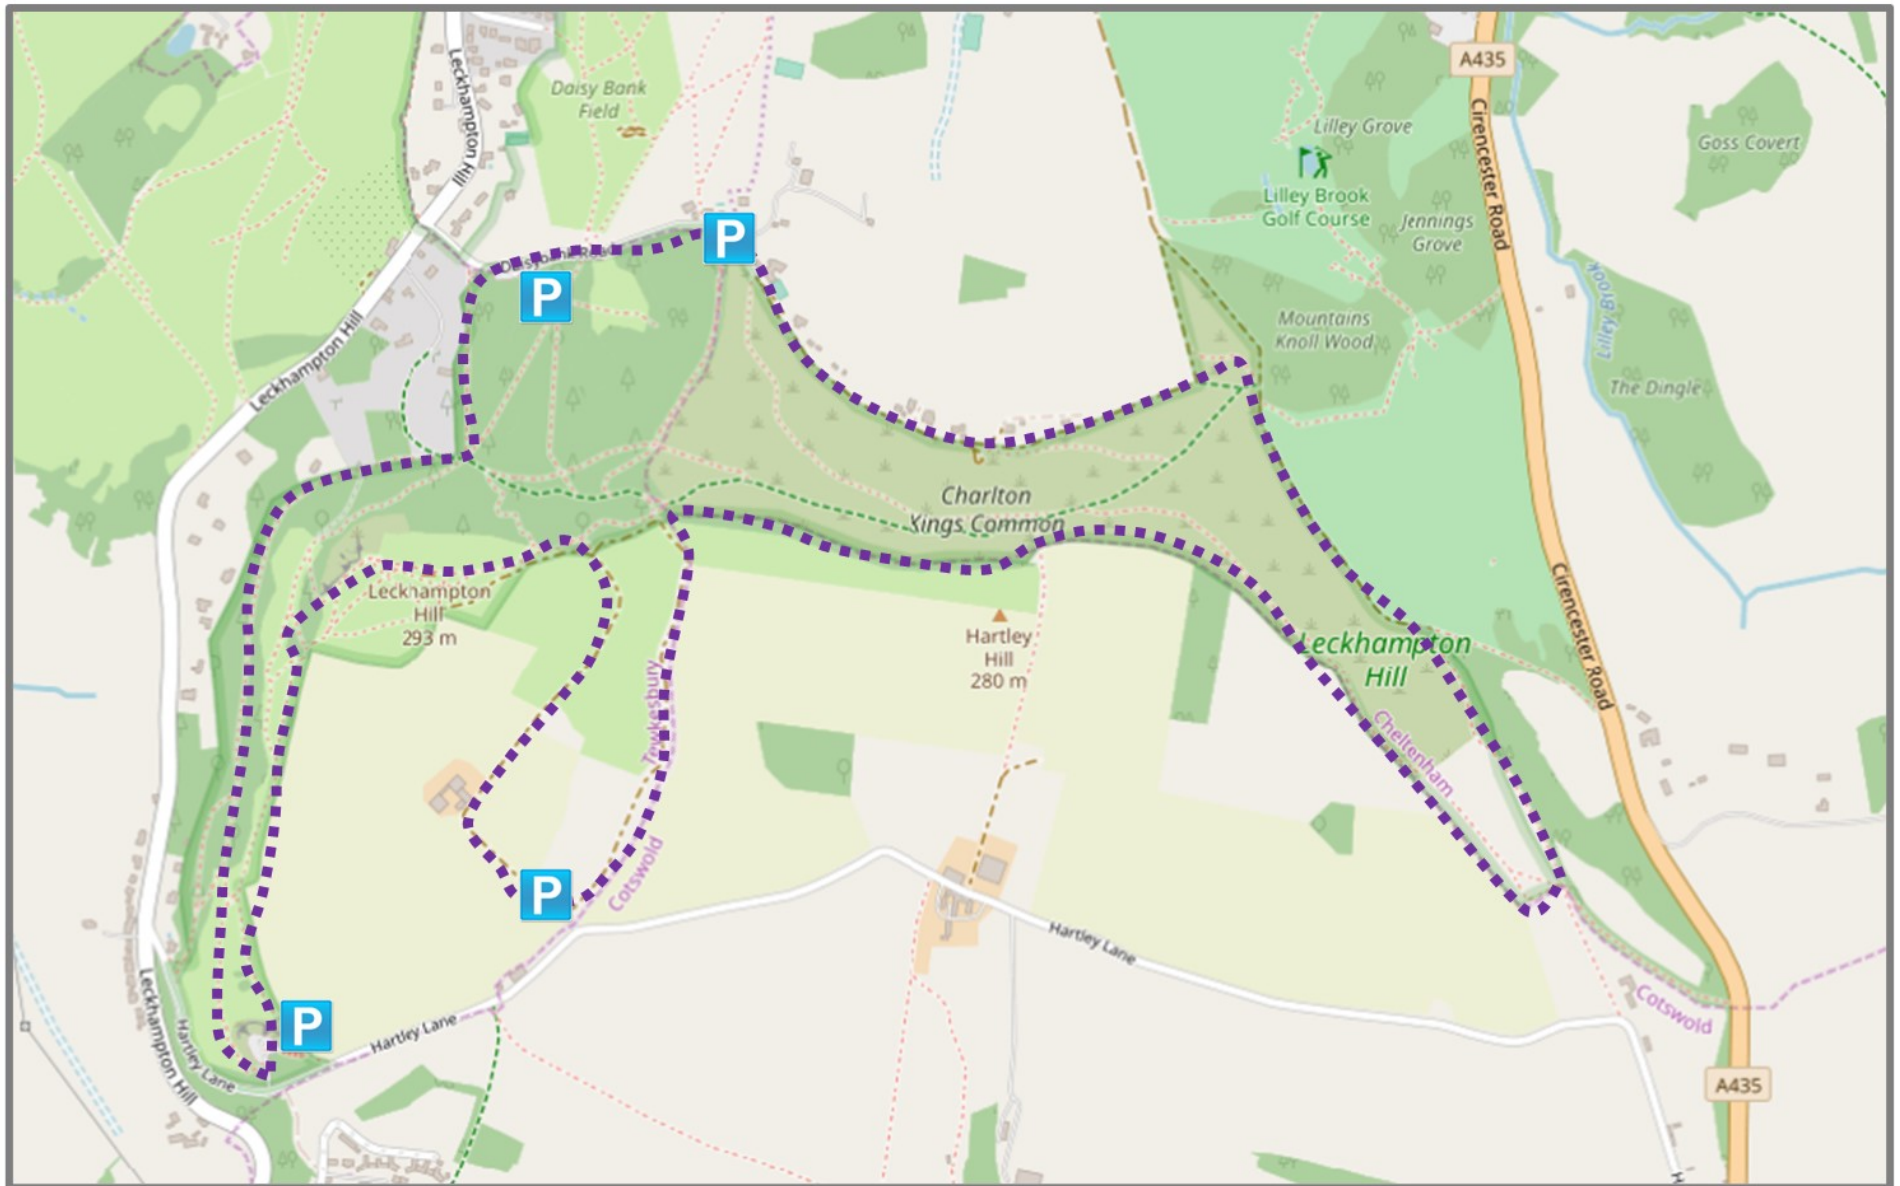

# Leckhampton Hill - Just 15 mins away by car and lots of lovely trails to explore

Daisy Bank Car Park, Cheltenham GL53 9QG  
Hartley Lane Car Park, Cheltenham, GL53 9QJ

..... Approx 5 miles