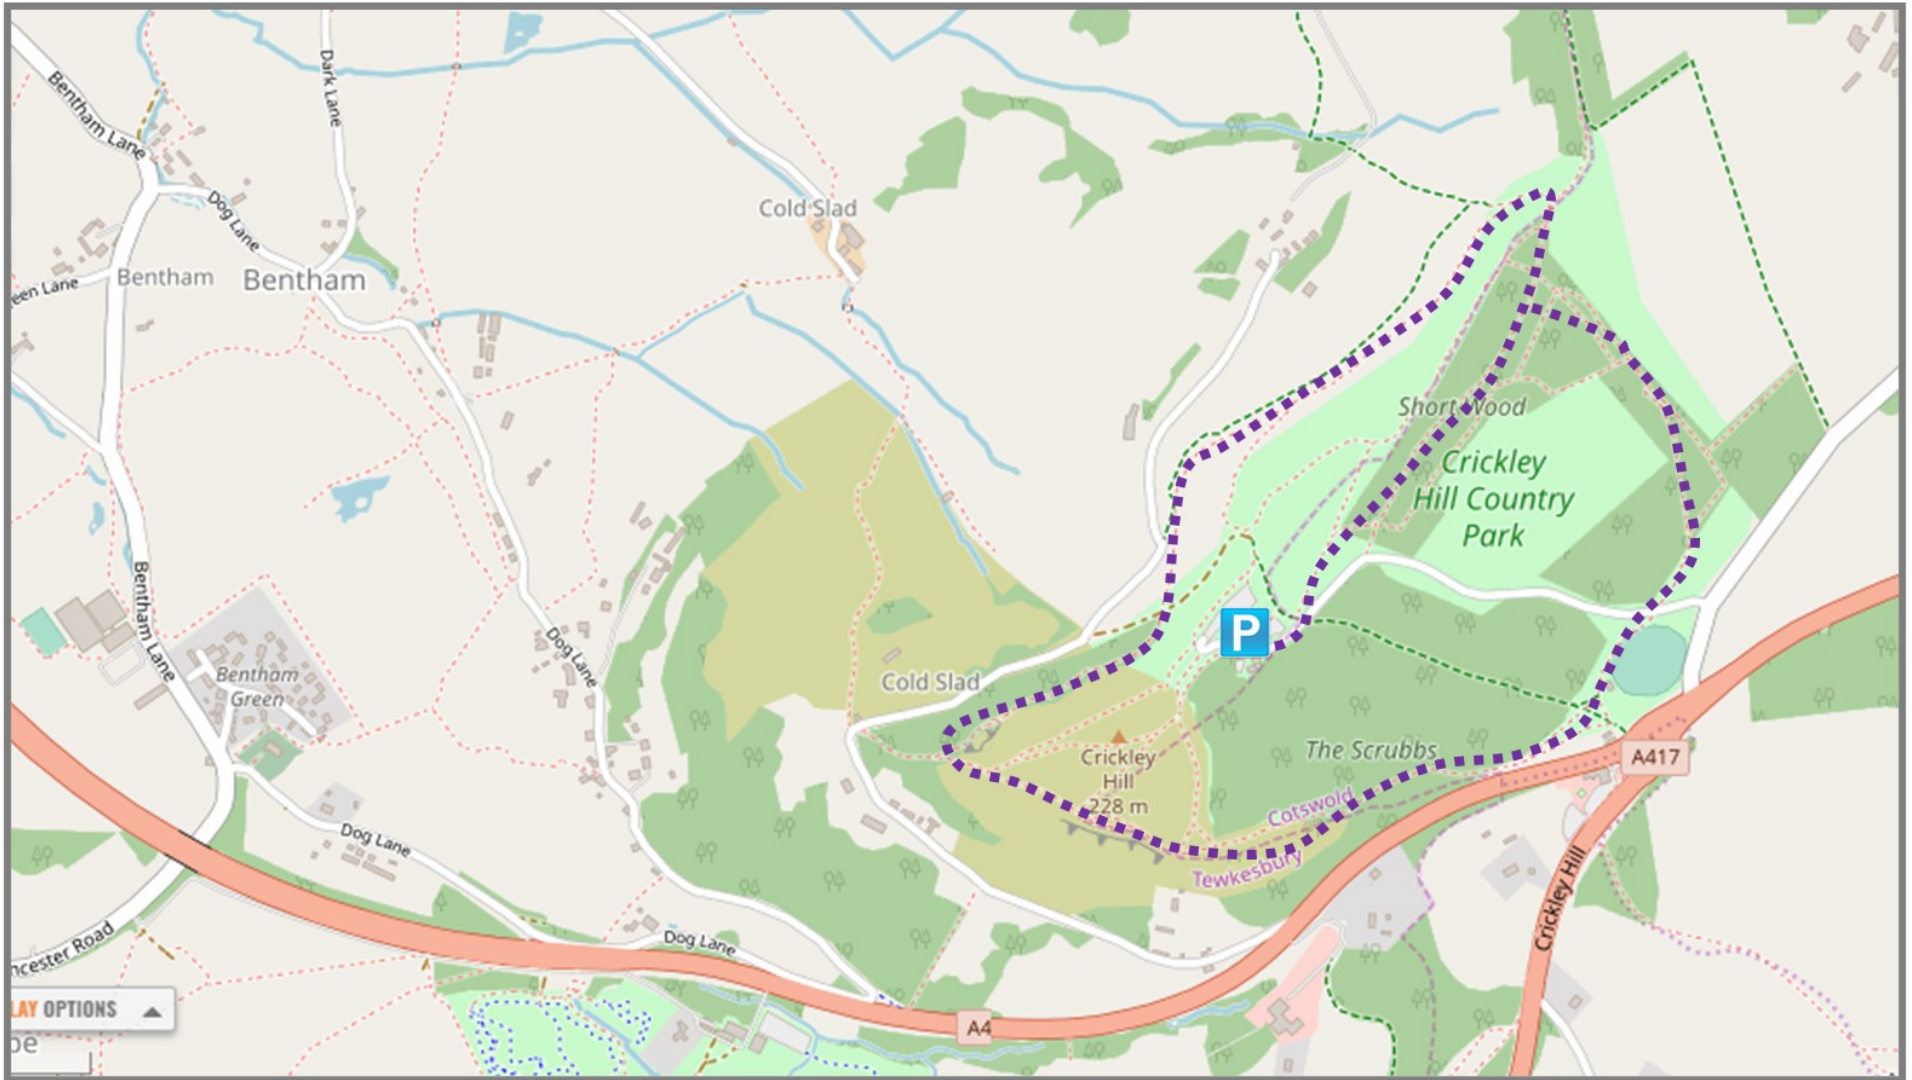

Crickley Hill Country Park

Just 15 mins away by car and lots of lovely trails to explore with fantastic views!

Crickley Hill, Birdlip, Gloucester, GL4 8JY

..... Approx 2/3 miles