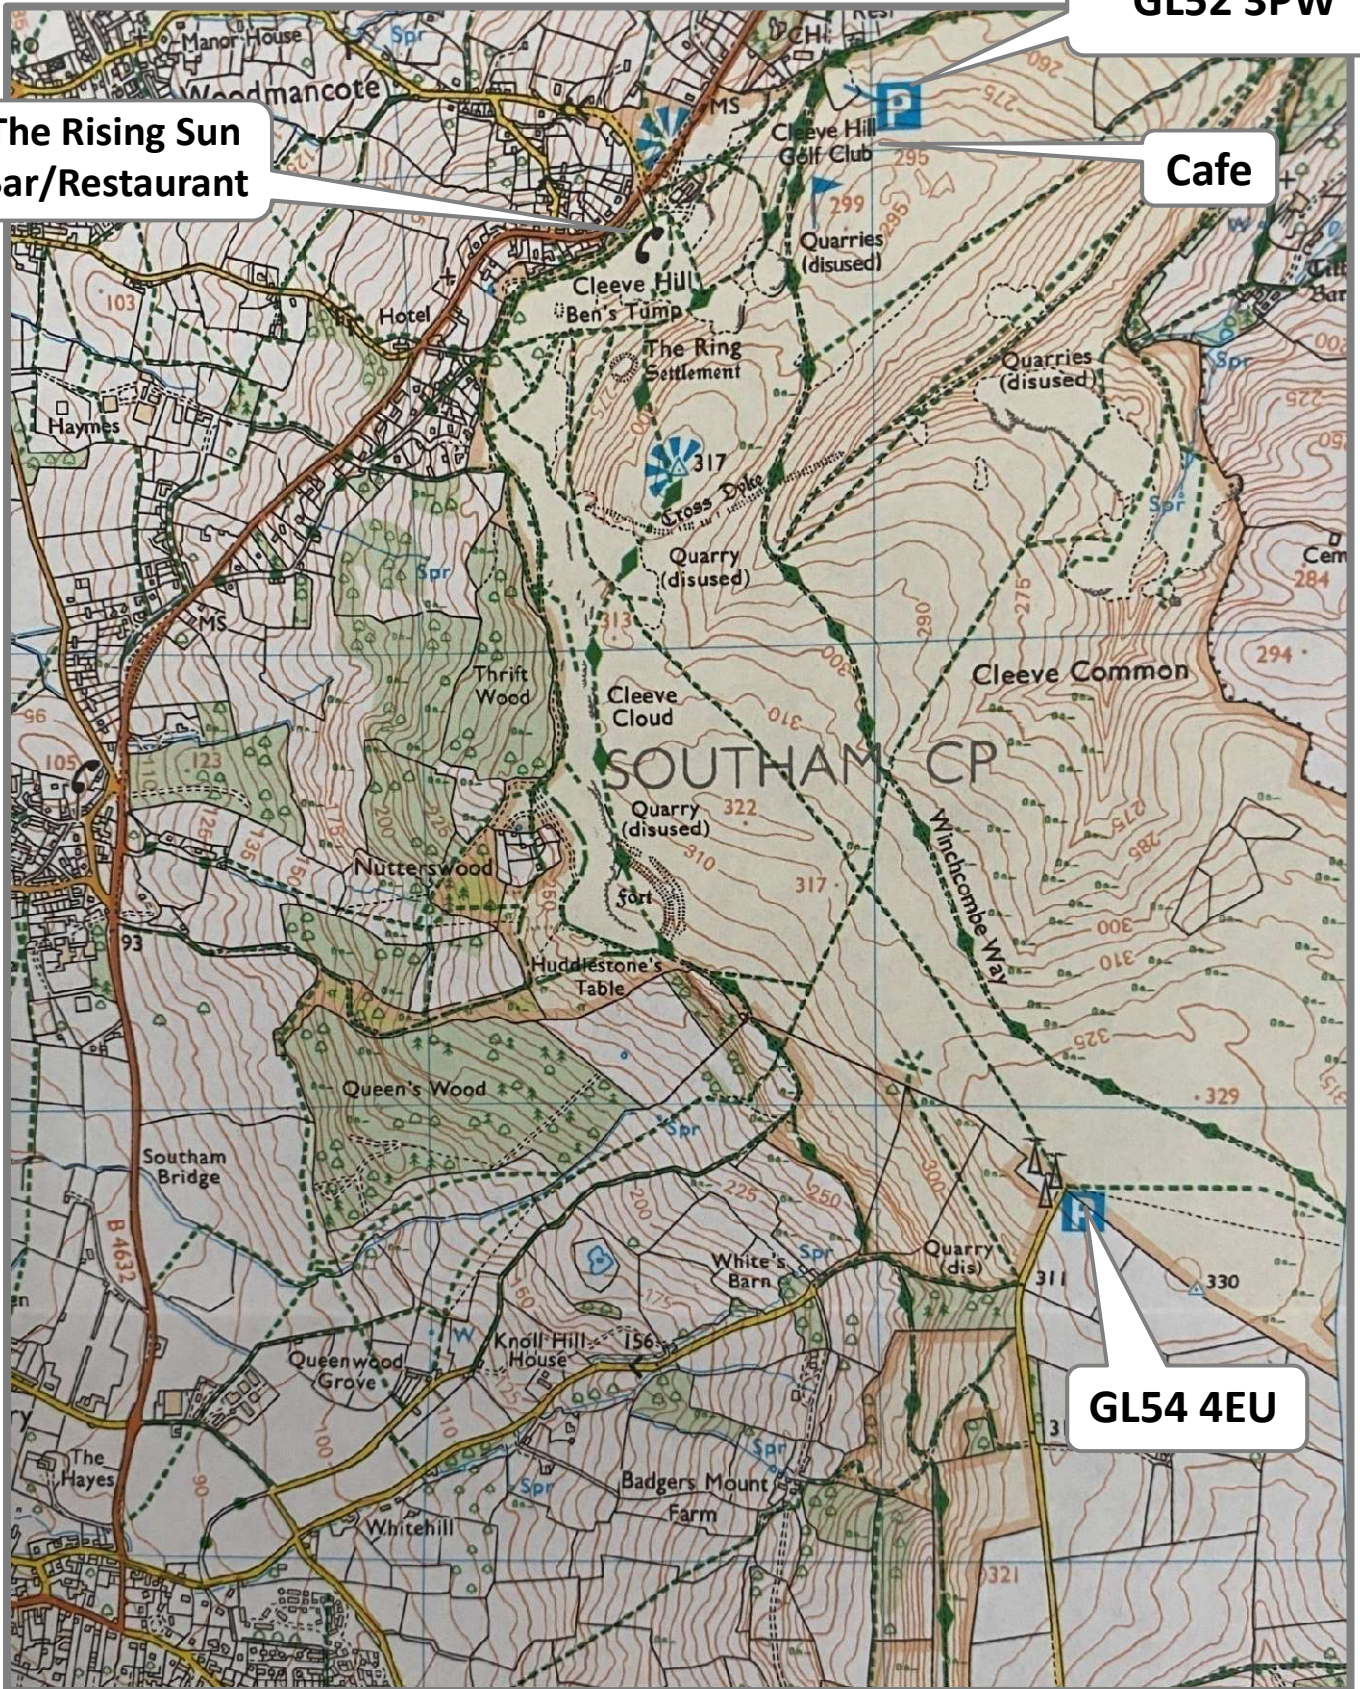

Cleeve Common

GL52 3PW

The Rising Sun
Bar/Restaurant

Cafe

GL54 4EU

Cleeve Common is the largest common in the Cotswolds Area of Outstanding Natural Beauty.

It is also the highest point on the Cotswolds at 330m.