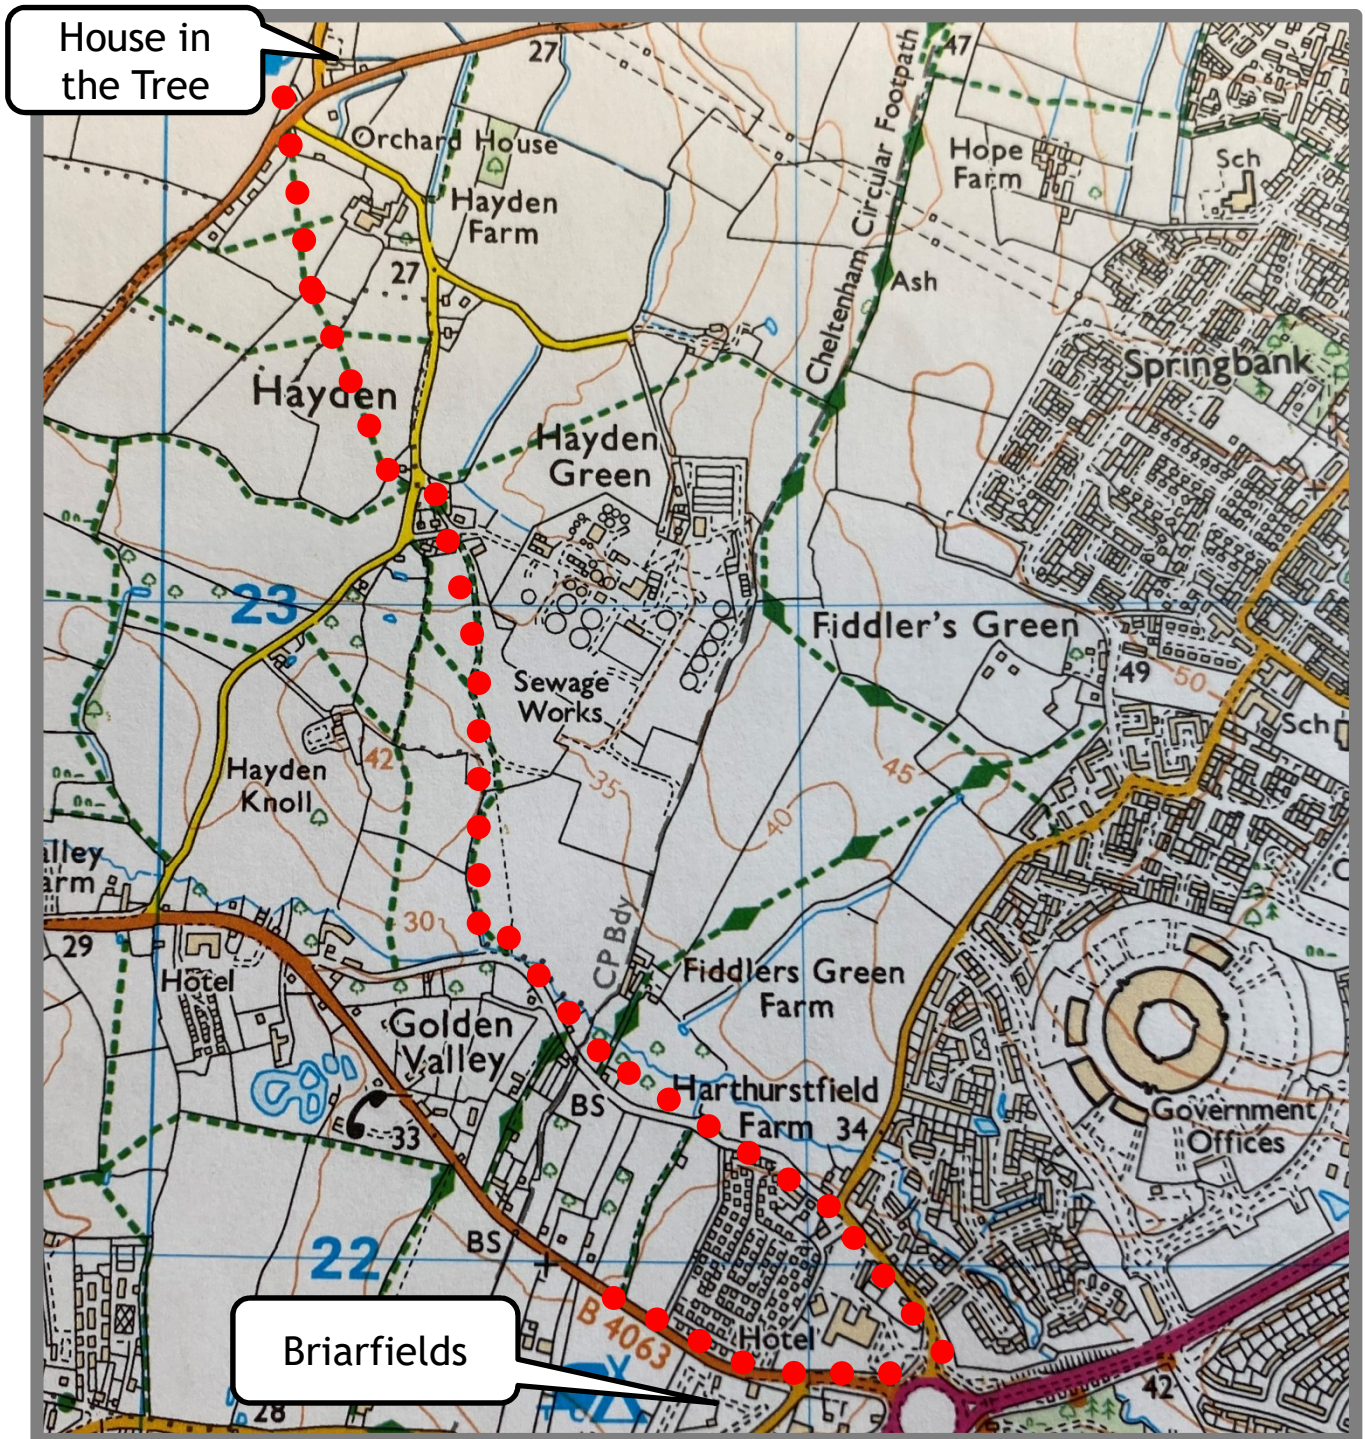

Walking to The House in the Tree (1.5 miles each way)

- Cross over the road and turn right out of Briarfields towards Cheltenham
- At the roundabout, take 1st left onto Fiddlers Green Lane
- At the corner bear left onto Pheasant Lane
- After the houses keep following the lane and you will see a silver kissing gate on your right hand side
- Go through the kissing gate and follow straight ahead towards Hayden
- At Hayden cross over the road and you will see a stile leading you across the fields
- Follow the footpath and cross the Old Gloucester Road
- The House in the Tree will be just to your right hand side