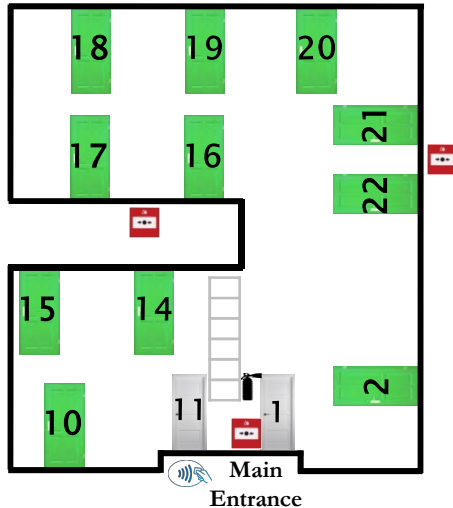

First Floor

Ground Floor

Gloucester

Disabled Access
to bus stop

Briarfields Motel Information

Site Map Key

- Access through main house
- Independent access
- Fire Assembly Point
- Fire Extinguishers
- Fire Break Glass
- Recycling & General Waste
- Electronic Barrier